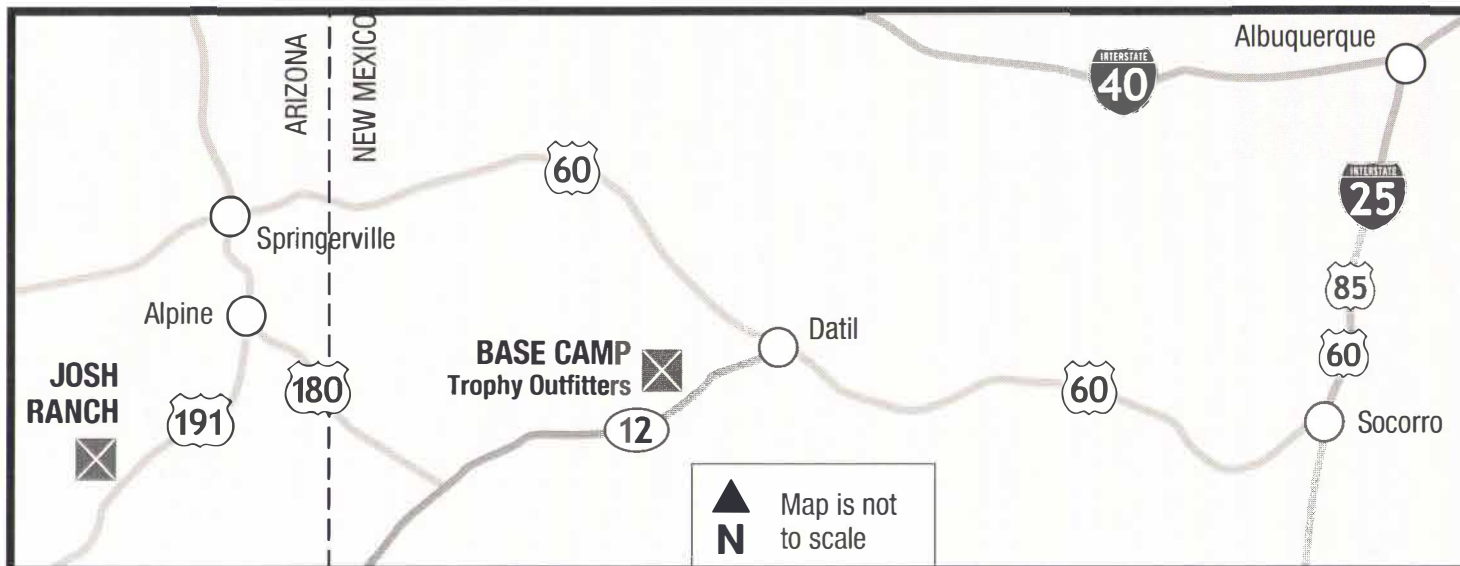

PRICE LIST

LANDOWNER TAG HUNTS

NEW MEXICO		
Rifle Elk	1x1	
	2x1	
Archery Elk	1x1	
	2x1	
Muzzleloader Elk	1x1	<i>Call or email for current prices</i>
	2x1	
Antelope	1x1	
	2x1	
Mule Deer	1x1	
	2x1	
ARIZONA AND NEW MEXICO - No Draw Required		
Mountain Lion	1x1	
Bear	1x1	<i>Call or email for current prices</i>
	2x1	

LICENSING HUNT PRICE LIST WHEN DRAWN

ARIZONA All hunt prices listed are for 1x1 guided hunt		
Trophy Archery Elk	6 day hunt	
Trophy Rifle Elk	5 day hunt	
Trophy Muzzle Elk	5 day hunt	
Trophy Mule Deer/Coues	5 day hunt	<i>Call or email for current prices</i>
Trophy Desert Sheep	10 day hunt	
Trophy Antelope	5 day hunt	
NEW MEXICO All hunt prices listed are for 1x1 guided hunt		
Trophy Archery Elk	6 day hunt	
Trophy Rifle Elk	5 day hunt	
Trophy Muzzle Elk	5 day hunt	
Trophy Mule Deer	5 day hunt	<i>Call or email for current prices</i>
Trophy Antelope	3 day hunt	
Trophy Sheep	10 day hunt	
Trophy Oyr x/Ibex	5 day hunt	

All hunts include guide, meals, accommodations, and trophy care. Our non-hunter rate is 50% per hunt. License fees are not included in above prices.

These are the hunts available for Arizona and New Mexico. The applications are completed at no charge until you are drawn or you withdraw from the program. If you withdraw, you will forfeit the one time consultation fee of $125.00 per license.

If you are looking for a trophy animal, we recommend you apply all states and use the bonus points...they help!

Ph: 928.333.5290
Fax: 928.333.3297
P.O. Box 1935
Eagar, AZ 85925
www.trophyoutfitters.com